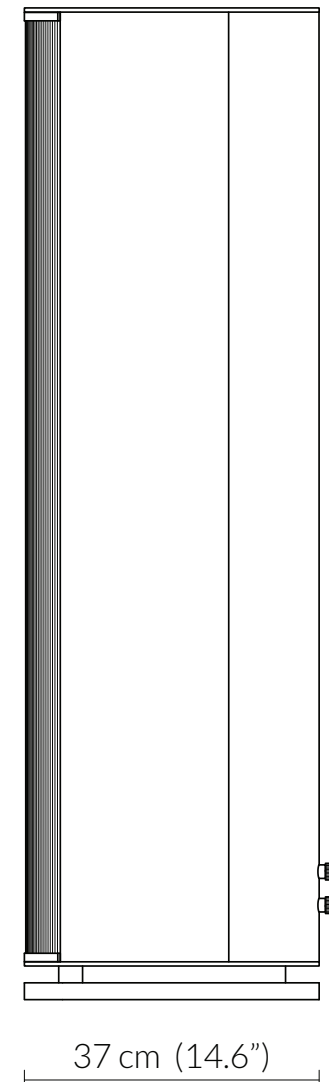

technical specifications

LOUDSPEAKER / SYSTEM

Tweeter driver diameter	38 mm
Midrange driver diameter	200 mm
Bass driver diameter	300 mm
Sensitivity	88 dB
Anechioc frequency response	40 - 30.000 Hz +/- 3 dB
Typicall in-room frequency response*	30 - 30.000 Hz +/- 3 dB
Impedance	6 Ohm
Power	200 W Continuous

*Since the woofer is a sealed design the low frequency extension can reach 25Hz depending on the placement.

DIMENSIONS

42 (W) x 37 (D) x 118 (H) cm
(16.5 (W) x 14.6 (D) x 46.5 (H) inch)

WEIGHT

42 kg
(93 lbs)

STANDARD COLORS**

black, white or natural wood

**Other color options available on special request.

SIDE